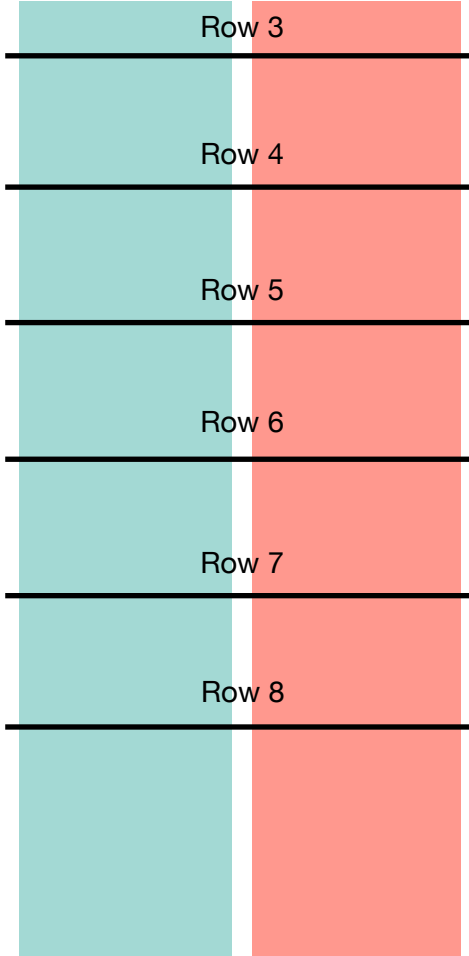

Holy Trinity Presbyterian Church

Worship Service Seating Diagram

A

B

C

BALCONY

D

**SOUND
BOOTH**

E

AREA IN YELLOW DESIGNATED FOR REQUIRED MASKS & NO SINGING