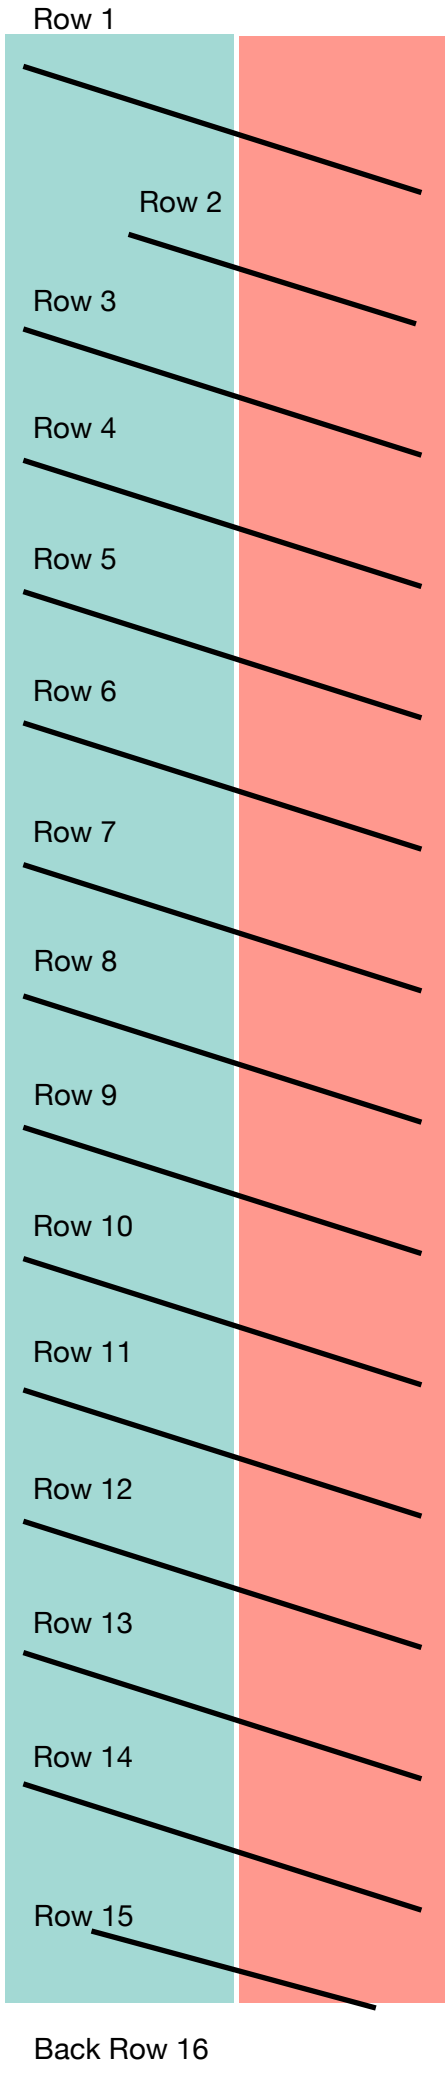

Holy Trinity Presbyterian Church

Worship Service Seating Diagram

A

B

C

BALCONY

D

**SOUND
BOOTH**

E

AREA IN YELLOW DESIGNATED FOR REQUIRED MASKS & NO SINGING