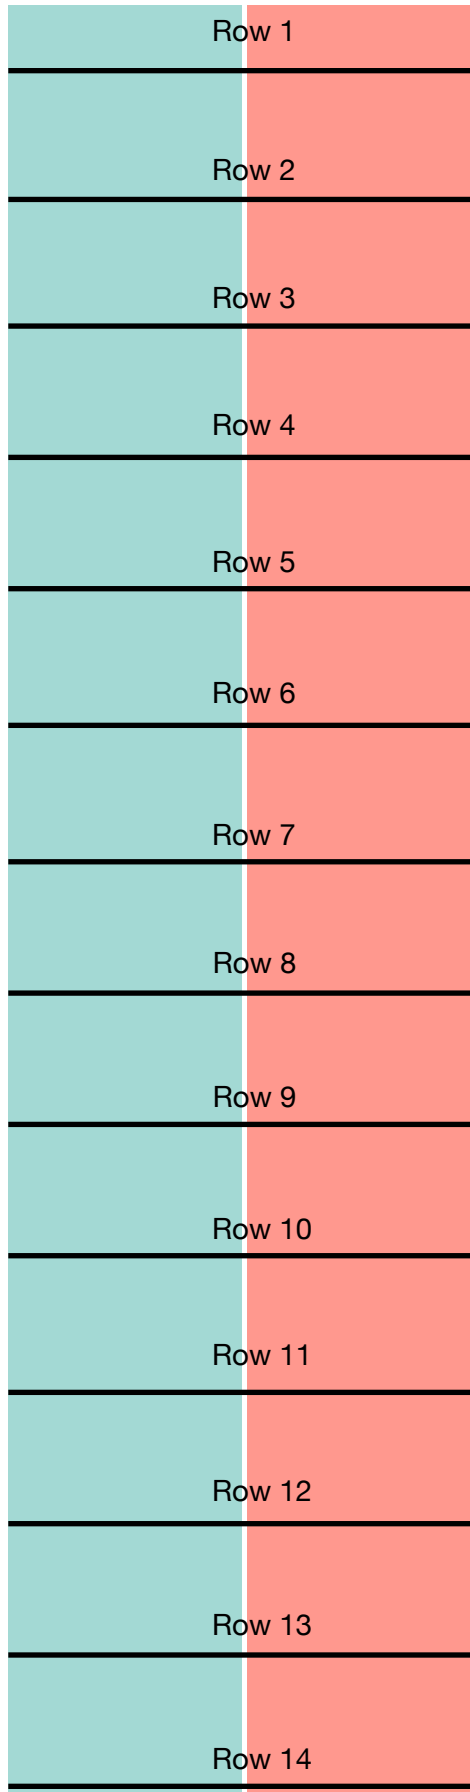

Holy Trinity Presbyterian Church

Worship Service Seating Diagram

A

B

C

BALCONY

D

**SOUND
BOOTH**

E

AREA IN YELLOW DESIGNATED FOR REQUIRED MASKS & NO SINGING