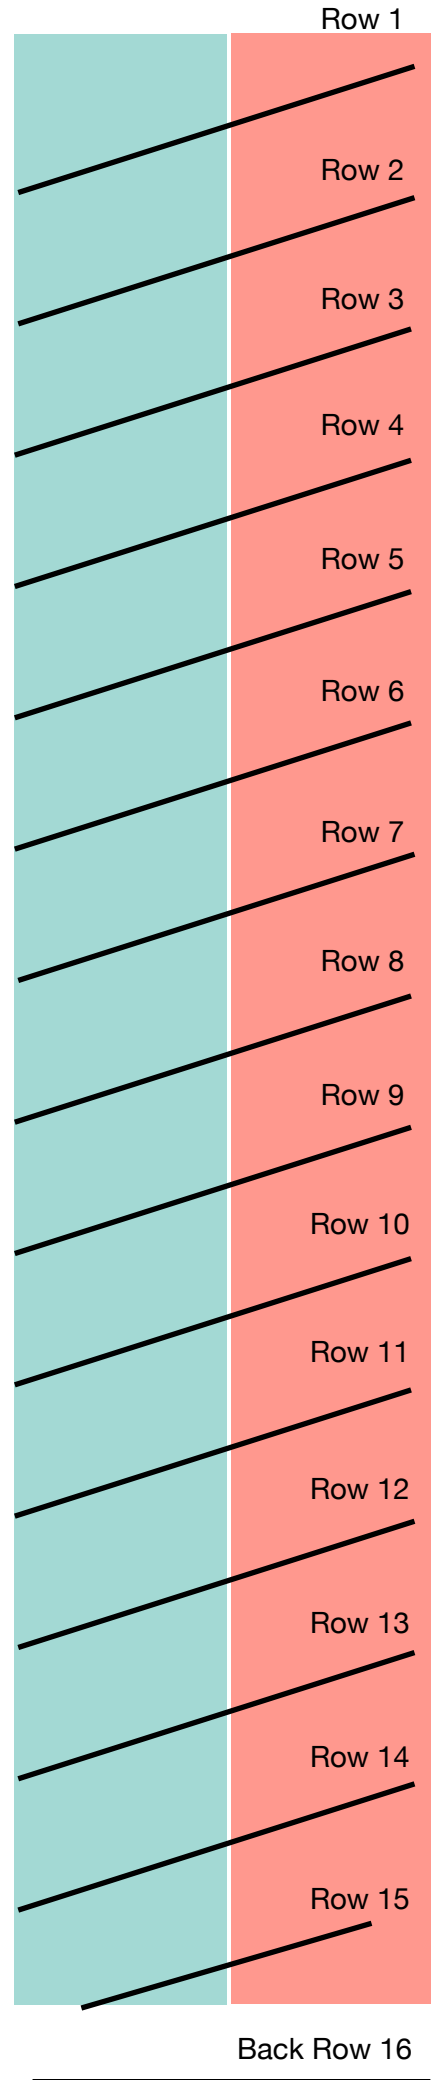

Holy Trinity Presbyterian Church

Worship Service Seating Diagram

A

B

C

BALCONY

D

**SOUND
BOOTH**

E

AREA IN YELLOW DESIGNATED FOR REQUIRED MASKS & NO SINGING