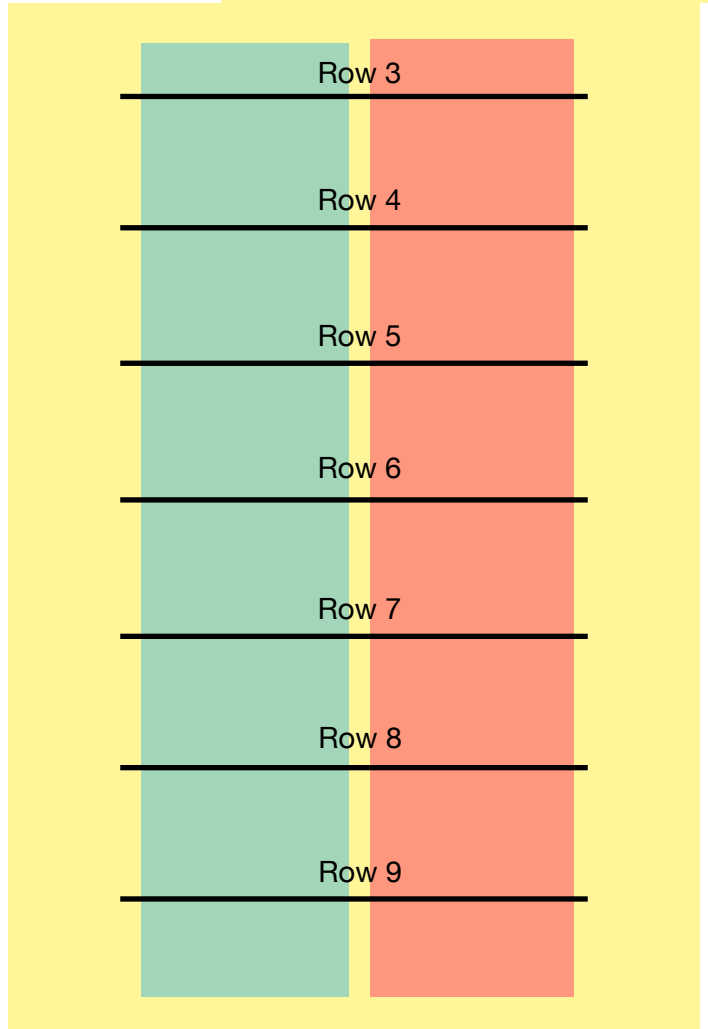

Holy Trinity Presbyterian Church

Worship Service Seating Diagram

A

B

C

BALCONY

D

**SOUND
BOOTH**

E

AREA IN YELLOW DESIGNATED FOR REQUIRED MASKS & NO SINGING